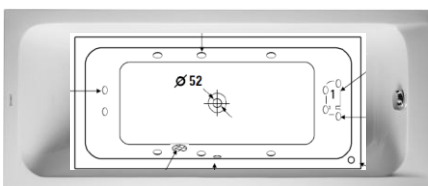

1800 x 800 x 460 mm
Capacity: 170 Litre

Clearance

\$11,235

(incl GST \$735)

Usual
\$33,223
(incl GST \$2,173)

2

Whirl Tub

DUR.740100 02 0-00 1000

DUR.790225

D-Code rectangle built-in whirltub, outlet in foot area, Jet system consisting 6 adjustable side jets (mixture of air and water) in 4mm sanitary acrylic
Overflow & overflow set chrome
1700 x 750 x 400 mm
Capacity: 120 Litre