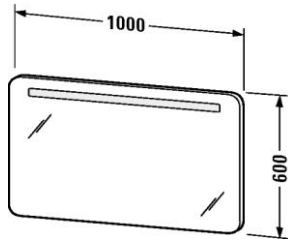

Duravit PuraVida

1

Mirror

DUR.PV9422

Mirror with Lighting
IP44 switch (touch LED) central
below is coeally LED night light
including light sensor, ground plate
mirror: (85) White High Gloss
2 T5-lighting, 21W
1000 x 41 mm

DUR.PV071C

Console 1800 mm countertop
including one cut-out, #70 alum
white edge

DUR.UV9933

Console support-towel rail, chrome
40 x 480 mm

DUR.PV9201

Low cabinet w/2 drawers
600 x 550 mm

Clearance

\$4,153

(incl GST \$272)

Usual

\$10,313

(incl GST \$675)

(Excludes Basin Mixer)

Basin

DUR.037070 00 00

Washbowl ground, w/o taphole,
w/o overflow, fixings & ceramic
slotted waste included
700 x 420 mm