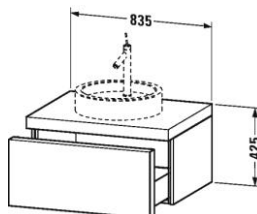

Duravit Starck

1

Bath Furniture

DUR.S1 9526#40 Starck 1 wall mounted vanity unit w/1 pull-out compartment, 1 counter top including 1 central cut-out
Finish: #40 Black High Gloss w/silver door
835 x 565 mm

Clearance

\$3,231
(incl GST \$211)

Usual
\$8,053
(incl GST \$527)

(Excludes Basin Mixer)

Basin

DUR.038647 00 27 Starck 1 washbowl ground, w/o taphole, w/o overflow, fixings & ceramic slotted waste included
ø 470 mm

TP.CP.32.BOT.300 Chrome bottle trap

2 Fogo / Vero

Console

DUR.FO8378#13 Fogo console for washbowl or semi-recessed washbasin, w/1 drawer, 1 cover, 3 console supports, 1 cut-out right side for basin
Finish: #13 American Walnut
1200 x 360 mm

Basin

DUR.031455 00 00 Vero semi-recessed washbasin w/ taphole, w/overflow, fixings for wooden console included
TP.CP.32.BOT.300 c/w bottle trap for basin, chrome
550 x 470 mm

Clearance

\$2,099
(incl GST \$137)