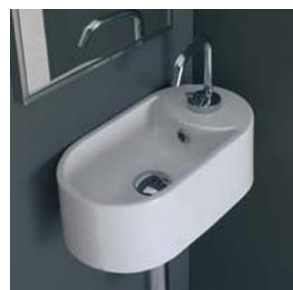

SCA.MATTYTONA.WB.WH
Matty Tondo A 8055/A
Built-in washbasin
\$495 (U.P. \$989)

SCA.MATTYTOVALE.WB.WH
Matty Ovale 8056
Countertop basin
\$495 (U.P. \$989)

SCA.MATTYTOVALR.WB.WH
Matty Ovale R 8056/R
Countertop basin
\$495 (U.P. \$989)

SCA.NEXT60.WB.WH
Next 60 8307
Countertop basin
\$525 (U.P. \$1,049)

SCA.NEXT60B.WB.WH
Next 60B 8308
Countertop/wall
mounted basin
\$555 (U.P. \$1,109)

SCA.OPERA.WB.BK
LD'Arredo Opera 8017-35
Countertop basin
\$599 (U.P. \$1,198)

SCA.MOAI71.WB.FB
Moai 71 8601A
Countertop basin
\$690 (U.P. \$1,380)

SCA.MOAI71R.WB.WH
Moai 71/R 8602
Countertop basin
\$502 (U.P. \$1,004)

SCA.SQUARE50.WB.AT
Square 50D 8025D 37
Countertop / wall
mounted basin
\$599 (U.P. \$1,198)

SCA.SQUARE50.WB.BK
Square 50B 8025B 35
Countertop / wall
mounted basin
\$599 (U.P. \$1,198)

SCA.SQUARE60B.WB.WH
Square 60B 8007/B
Countertop / wall
mounted basin
\$465 (U.P. \$929)

SCA.TANGO.WB.WH
Catini Tango 8006
Countertop basin
\$292 (U.P. \$584)